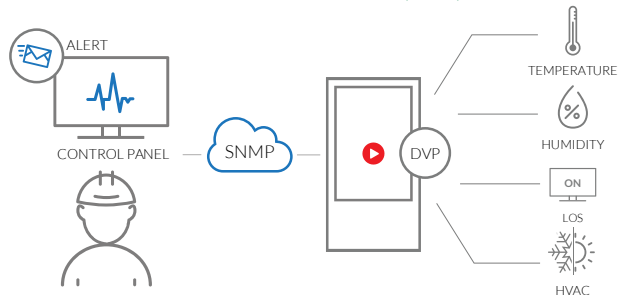

ADVANCED DIAGNOSTIC SYSTEM (DVP)