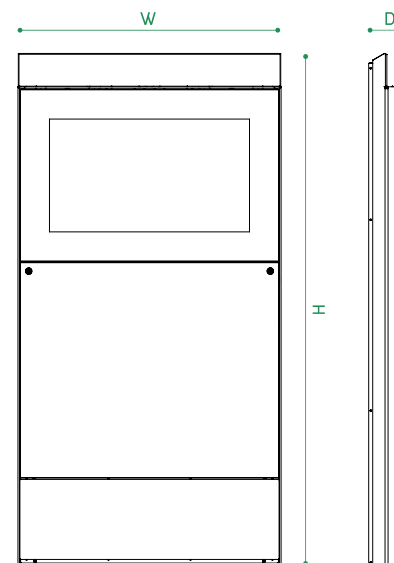

## TECHNICAL SPECIFICATIONS

General	Product code	MKO.L42 (Landscape)	MKO.L42HB (Landscape)	MKO.L55 (Landscape)	MKO.L55HB (Landscape)
	Screen size (inch)	42"		55"	
Screen active area (cm)	93,1 X 52,4		121 X 68,1		
Display brightness (nits)	700	1500	700	2500	
Backlight technology	LEDedge		LEDedge		
Screen resolution (pixel)	Full HD - 1920x1080		Full HD - 1920x1080		
Contrast ratio	4000:1 (typ)	5000:1 (typ)	4000:1 (typ)	5000:1 (typ)	
Viewing angle (H/V)	178° / 178°		178° / 178°		
Backlight Life cycle	50.000 hours		50.000 hours		
System operation	24/7/365		24/7/365		
Screen orientation	Landscape		Landscape		
Screen side	Single		Single		
Interactive touch	Projected capacitive (optional)		Projected capacitive (optional)		
Environment rating	Semi-Outdoor IP55 (Nema 3S)		Semi-Outdoor IP55 (Nema 3S)		
Operating temperature	-30°C (*) / +40°C		-30°C (*) / +40°C		
Environment humidity	20% - 90%		20% - 90%		
Antivandal protection	IK08		IK08		
Air cooling system	Ventilation		Ventilation		
Standard color	Gray (RAL9006)		Gray (RAL9006)		
Enclosure material	Aluminium		Aluminium		
Glass	Laminated glass (3mm + 3mm)		Laminated glass (3mm + 3mm)		
Glass reflection	Anti-reflection		Anti-reflection		
Vac supply	230V AC +/- 10		230V AC +/- 10		
Power consumption (Typ)	140W	300W	170W	380W	
Height (cm)	212		237		
Width (cm)	120		150		
Depth (cm)	22		22		
Weight (Kg)	250		300		
Notes	(*) -30°C only w/ heater (normally -10°C)		(*) -30°C only w/ heater (normally -10°C)		
Enclosure Environment					
Dimensions Power					