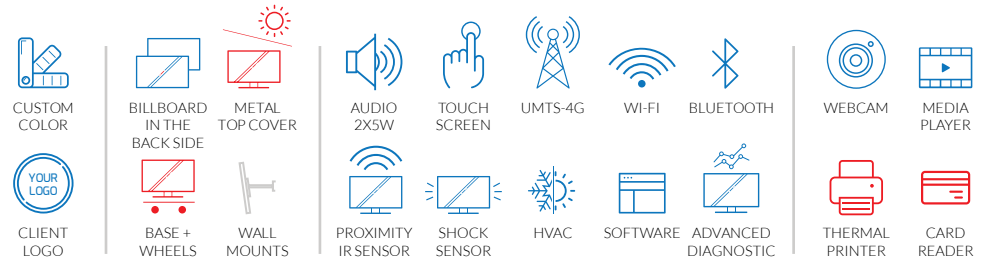

DISPLAY SIZES

OPTIONS

● Available ● Not Available ● Included ● On project