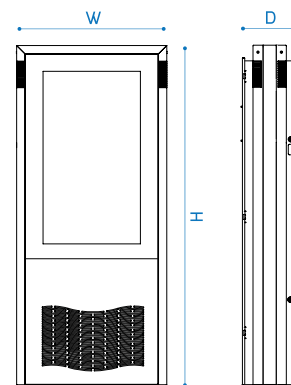

Single side version

Double side version