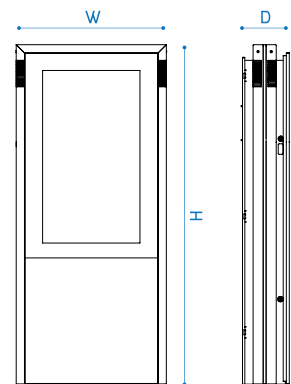

DISPLAY SIZES

OPTIONS

● Available ● Not Available ● Included ● On project

TECHNICAL SPECIFICATIONS

General	EKS.P46HB (Portrait)	EKS.P46HBC (Portrait)	EKS.P55 HB (Portrait)	EKS.P55 HBC (Portrait)
Product code	EKS.P46HB (Portrait)	EKS.P46HBC (Portrait)	EKS.P55 HB (Portrait)	EKS.P55 HBC (Portrait)
Screen size (inch)	46"		55"	
Screen active area (cm)	57,2 X 101,9		68,1 X 121	
Display brightness (nit)	2500		2500	
Backlight technology	LED		LED	
Screen resolution (pixel)	Full HD - 1920x1080		Full HD - 1920x1080	
Contrast ratio	4000:1 (typ)		4000:1 (typ)	
Viewing angle (H/V)	178° / 178°		178° / 178°	
Backlight Life cycle	50.000 hours		50.000 hours	
System operation	24/7/365		24/7/365	
Screen orientation	Portrait		Portrait	
Screen side	Single	Single and Double	Single	Single and Double
Interactive touch	Projected capacitive (optional)		Projected capacitive (optional)	
Environment protection	Full-Outdoor IP55 (Nema 3S)	Full-Outdoor IP65 (Nema 4X)	Full-Outdoor IP55 (Nema 3S)	Full-Outdoor IP65 (Nema 4X)
Operating temperature	-30°C (*) / +40°C	-30°C (*) / +50°C	-30°C (*) / +40°C	-30°C (*) / +50°C
Environment humidity	10% - 90%		10% - 90%	
Antivandal protection	IK08		IK08	
Air cooling system	Vortex Ventilation	HVAC	Vortex Ventilation	HVAC
Standard color	As shown below		As shown below	
Enclosure material	Aluminium		Aluminium	
Glass	Laminated glass (4mm + 4mm)		Laminated glass (4mm + 4mm)	
Glass reflection	Anti-reflection		Anti-reflection	
Vac supply	230V AC +/- 10		230V AC +/- 10	
Power consumption (Typ)	360W	846W (single side) 1692W (double side)	405W	882W (single side) 1764W (double side)
Height (cm)	206		226	
Width (cm)	91		102	
Depth (cm) [DoubleSide]	29	29 - [35]	29	29 - [35]
Weight (Kg) [DoubleSide]	190	225 - [279]	200	235 - [294]
Base dimensions (cm)	91(W)x8(H)x60(D)		102(W)x8(H)x60(D)	
Notes	(*) -30°C only w/ heater (normally -10°C)		(*) -30°C only w/ heater (normally -10°C)	